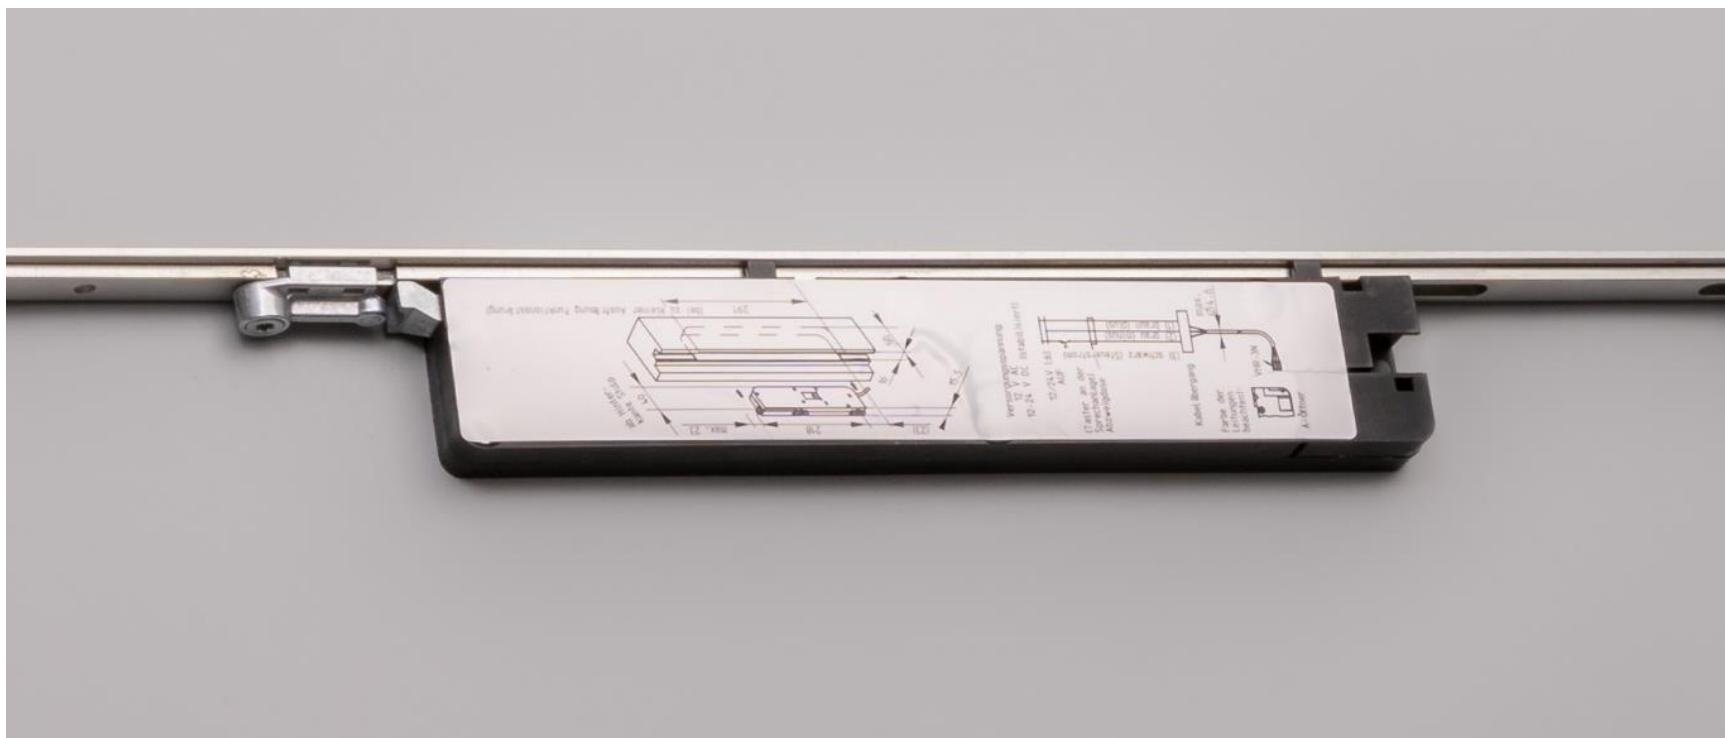

ARX SMART Door

ARX

The Perfect Move

by KOVINOPLASTIKA LOŽ

ARX SMART Door

- Automatic mechanical door closing
- Opening the door through the fingerprint reader
- Opening the door via a smartphone
- Opening the door through the code
- Opening the door with the key

ARX SMART Door

ARX Door Comfort
with driving unit

Handle with
fingerprint
reader

OR

Fingerprint reader

Yellow cable

Red cable

Control unit with
transfer cable

Motorised ARX Comfort doorlock

Electro motor is fixed on the doorlock with 2 screws

Zinc part is connected to the driving road due special form and fixed with screw

Fix Zinc part with the screw

Motorised ARX Comfort doorlock with drive unit (el.motor + connecting part)