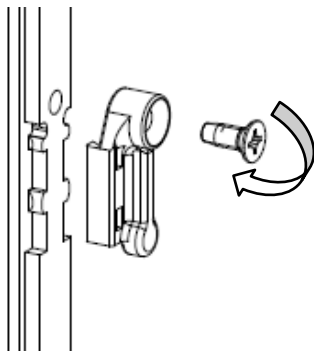

Motorised ARX Comfort doorlock

Electro motor is fixed on the doorlock with 2 screws

Zinc part is connected to the driving road due special form and fixed with screw

Fix Zinc part with the screw

Motorised ARX Comfort doorlock with drive unit (el.motor + connecting part)