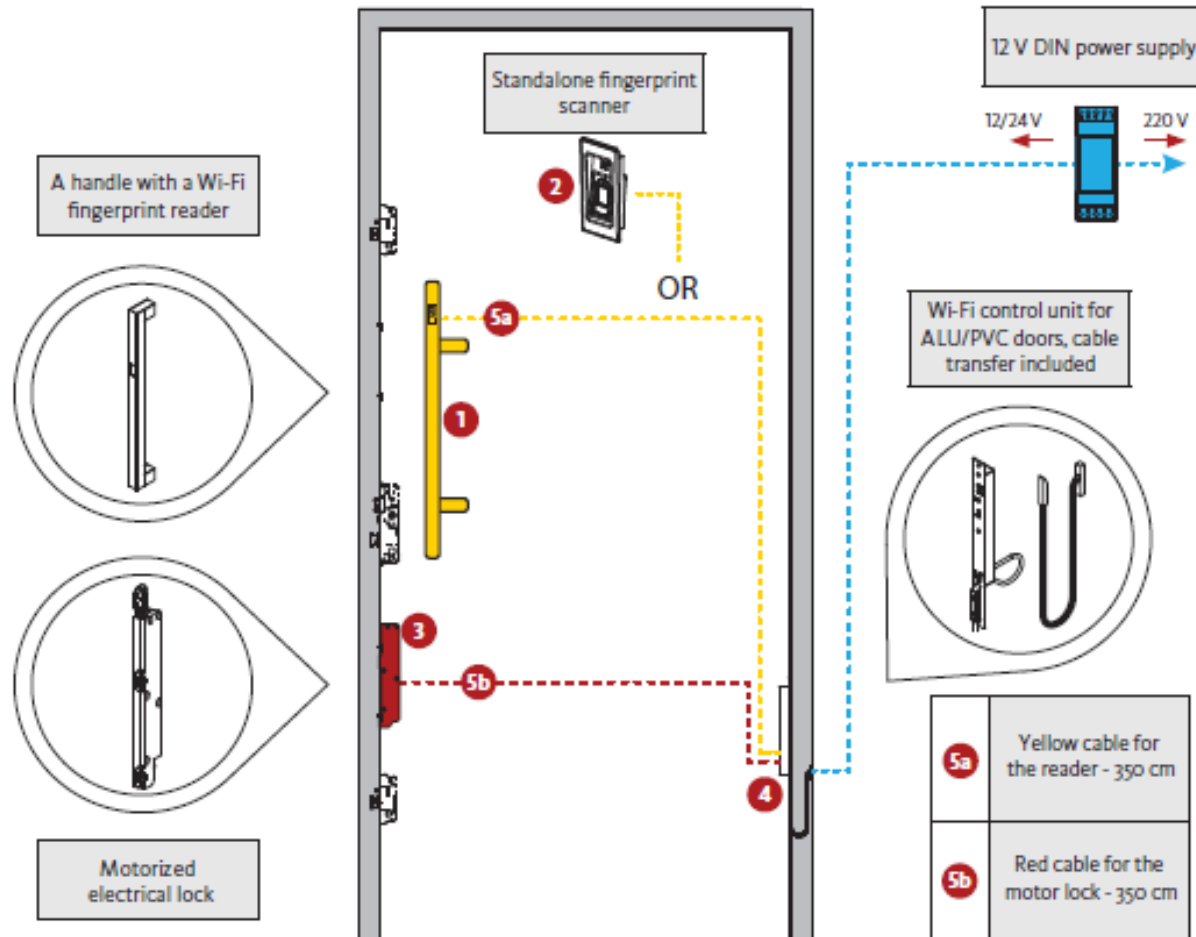

ARX SMART Door

ARX Door Comfort
with driving unit

Handle with
fingerprint
reader

OR

Fingerprint reader

Yellow cable

Red cable

Control unit with
transfer cable

Power supply 12V / 220V

ARX SMART Door

Tehcnical details

Motorised ARX Comfort doorlock

All standard ARX Comfort doorlock are ready for retrofitting of driving unit

Added drive unit with an electric motor to open

Motorised ARX Comfort doorlock

Electro motor is fixed on the doorlock with 2 screws

Zinc part is connected to the driving road due special form and fixed with screw

Fix Zinc part with the screw

Motorised ARX Comfort doorlock with drive unit (el.motor + connecting part)