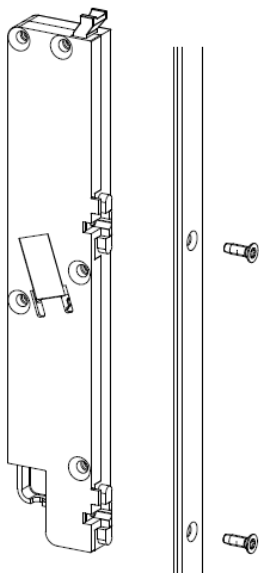

Motorised ARX Comfort doorlock

Electro motor is fixed on the doorlock with 2 screws

Zinc part is connected to the driving road due special form and fixed with screw

Fix Zinc part with the screw

Motorised ARX Comfort doorlock with drive unit (el.motor + connecting part)